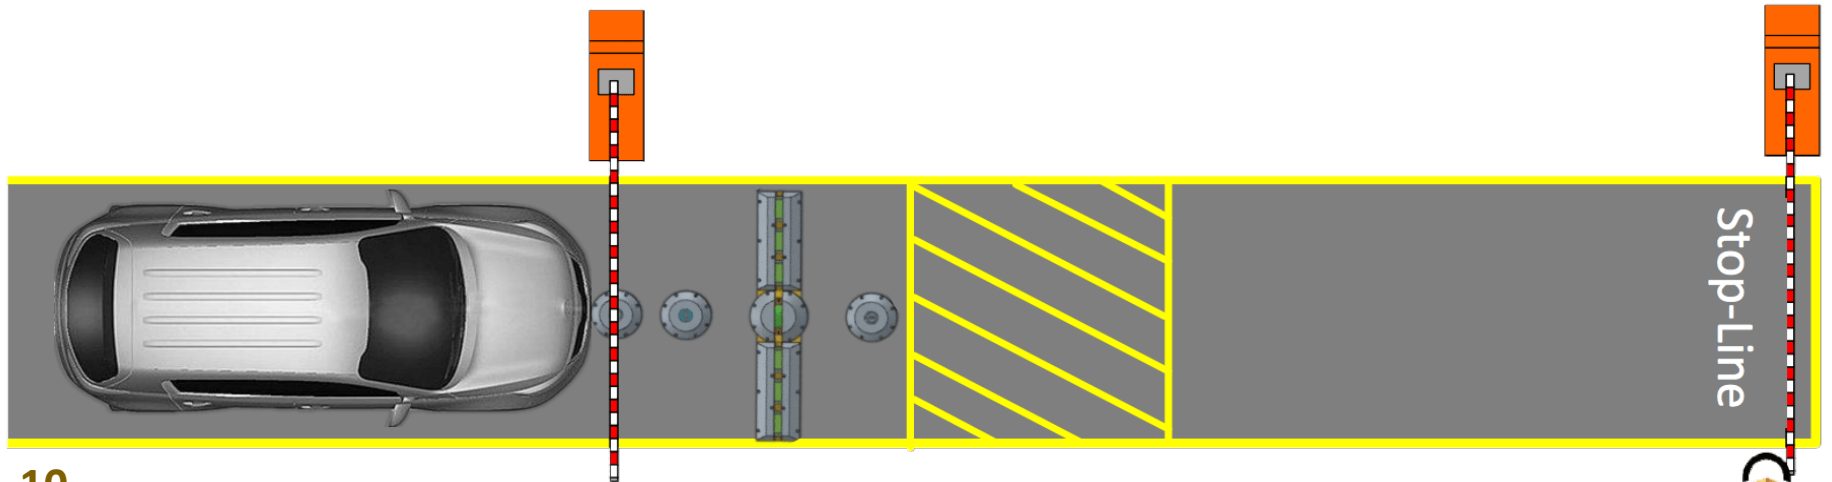

Security Inspection